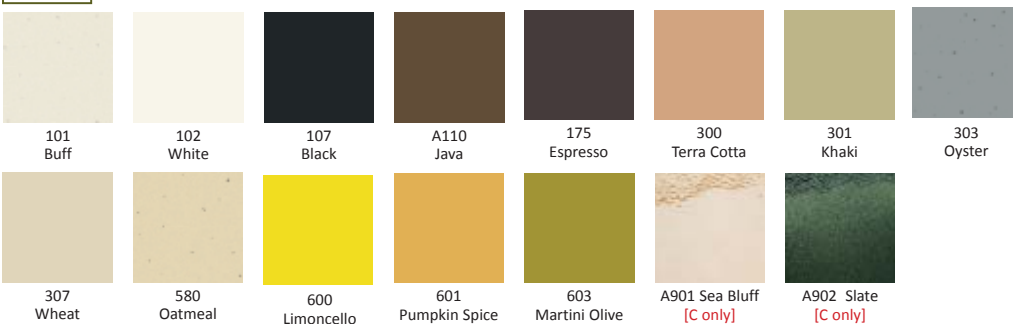

Fiberglass

P/N	OD	Top ID	Bottom ID	IH	Wt. lbs.	Plexi
F-CB-30*	32"	26"	20 1/2"	23"	35	20"
F-CB-36*	40"	33"	27"	31 1/2"	40	26"
F-CB-48*	54"	44"	34"	34"	50	33"

*Requires special order and deposit.

Gloss

Matte

Color variations are inherent characteristics of all planters. Colors are represented as accurately as possible. Photographic procedures may alter the colors and images shown may vary slightly from the photo. For best results please call for a sample.